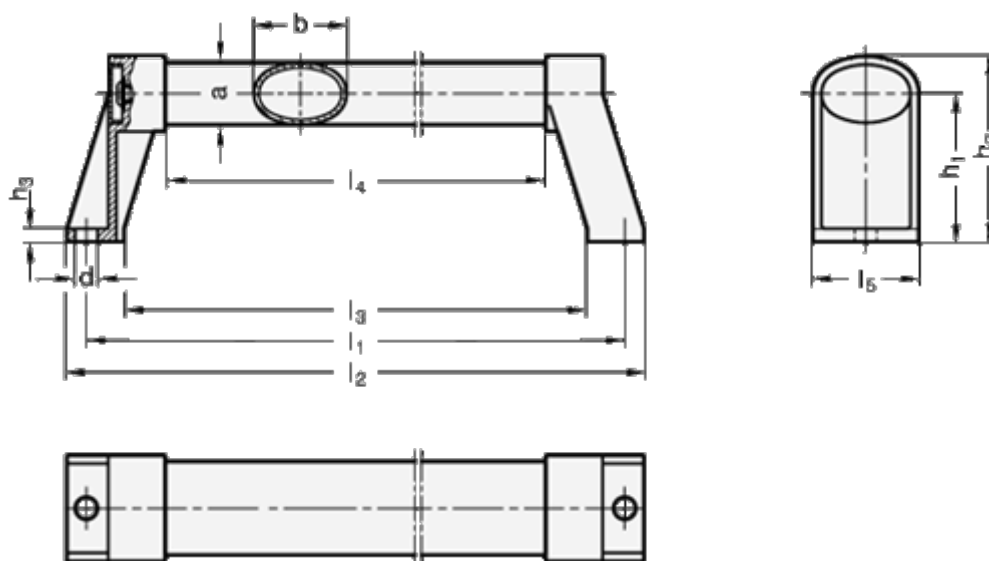

Article number: 20334136200ES

Description: E+G Oval tubular handle
GN 334.1-36-200-ES

Measures

a = 24	l ₃ = 171
b = 36	l ₄ = 139
d = 8.5	l ₅ = 41
h ₁ = 57	
h ₂ = 72	
h ₃ = 5	
l ₁ = 200	
l ₂ = 215	